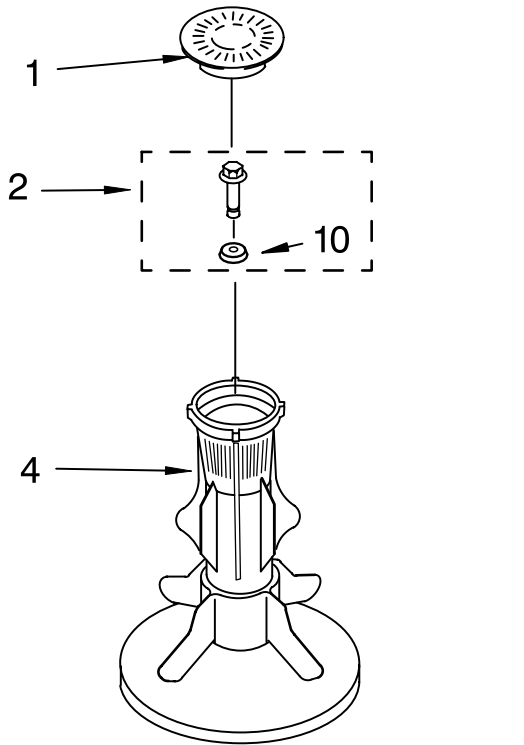

AGITATOR, BASKET AND TUB PARTS

For Models: LBR5432PQ2, LBR5432PT2

(Designer White) (Biscuit)

FOR ORDERING INFORMATION REFER TO PARTS PRICE LIST

AGITATOR, BASKET AND TUB PARTS

For Models: LBR5432PQ2, LBR5432PT2

(Designer White) (Biscuit)

Illus. No.	Part No.	DESCRIPTION
1	3352483	Cap, Agitator
2	358237	Screw & Washer (5/16-24 x 1)
4	63377	Agitator
5	3360611	Tub Ring & Gasket Assembly
6	3359586	Gasket, Tub Ring
7	8519815	Clip, Balance Ring (8)
8	3956205	Balance Ring
10	3949550	Washer
11	2219077	Clip, Pressure Switch Hose
12	21366	Nut, Spanner
13	3956206	Basket & Balance Ring
14	63125	Tub
15	389140	Block, Basket Drive
16	383727	Gasket, Centerpost
17	3363657	Hose, Pressure Switch

FOR ORDERING INFORMATION REFER TO PARTS PRICE LIST